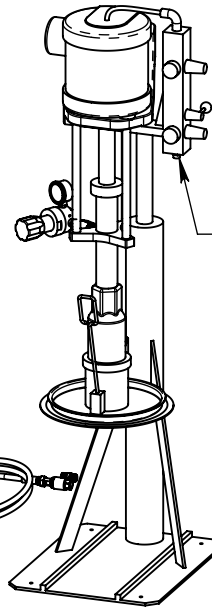

AIRLINE KIT
SUPPLIED

HIGH PRESSURE
HOSE SUPPLIED

COMPRESSED AIR INLET
80-100PSI DRY AIR

MATERIAL OUT
HIGH PRESSURE HOSE
ATTACHMENT

NOTES
1. REF DYMAX QUICK START QS075
FOR FURTHER DETAILS.

PROPRIETARY AND CONFIDENTIAL

CD-
T21286-001

RAM PUMP, 5 GAL STRAIGHT,
COMPLETE