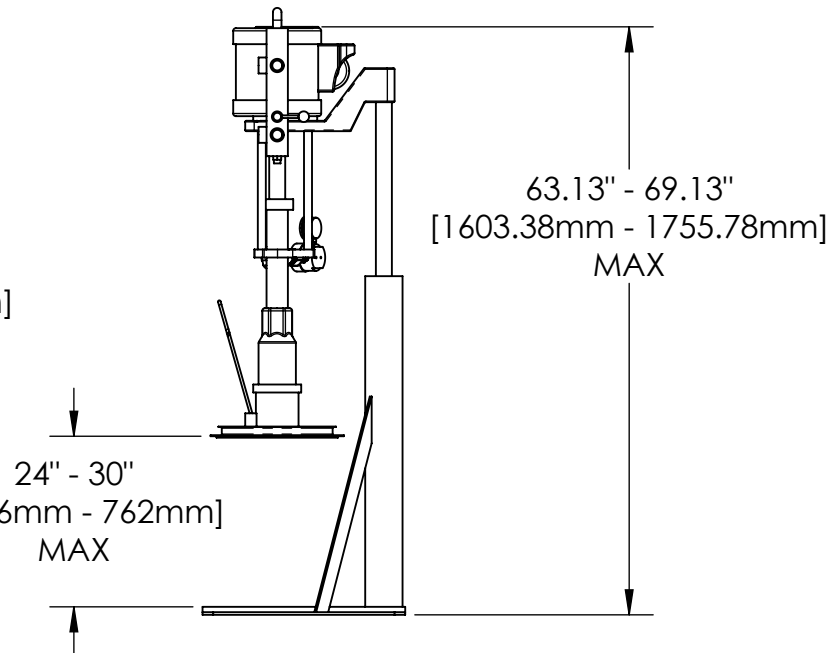

AIRLINE KIT
SUPPLIED

HIGH PRESSURE
HOSE SUPPLIED

COMPRESSED AIR INLET
80-100PSI DRY AIR

MATERIAL OUT
HIGH PRESSURE HOSE
ATTACHMENT

NOTES
1. REF DYMAX QUICK START QS075
FOR FURTHER DETAILS.

PROPRIETARY AND CONFIDENTIAL

CD-
T21286-001

RAM PUMP, 5 GAL STRAIGHT,
COMPLETE