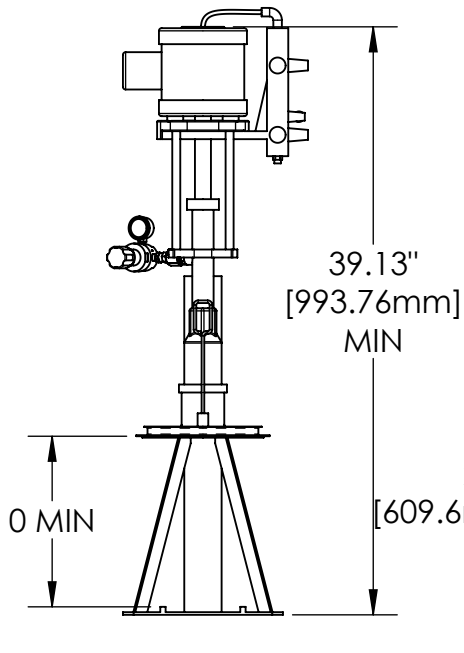

AIRLINE KIT
SUPPLIED

HIGH PRESSURE
HOSE SUPPLIED

COMPRESSED AIR INLET
80-100PSI DRY AIR

MATERIAL OUT
HIGH PRESSURE HOSE
ATTACHMENT

NOTES
1. REF DYMAX QUICK START QS075
FOR FURTHER DETAILS.

PROPRIETARY AND CONFIDENTIAL

CD-
T21286-001

RAM PUMP, 5 GAL STRAIGHT,
COMPLETE