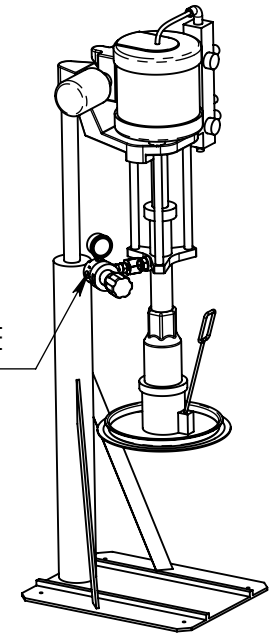

AIRLINE KIT
SUPPLIED

HIGH PRESSURE
HOSE SUPPLIED

COMPRESSED AIR INLET
80-100PSI DRY AIR

MATERIAL OUT
HIGH PRESSURE HOSE
ATTACHMENT

NOTES
1. REF DYMAX QUICK START QS075
FOR FURTHER DETAILS.

PROPRIETARY AND CONFIDENTIAL

CD-
T21286-001

RAM PUMP, 5 GAL STRAIGHT,
COMPLETE